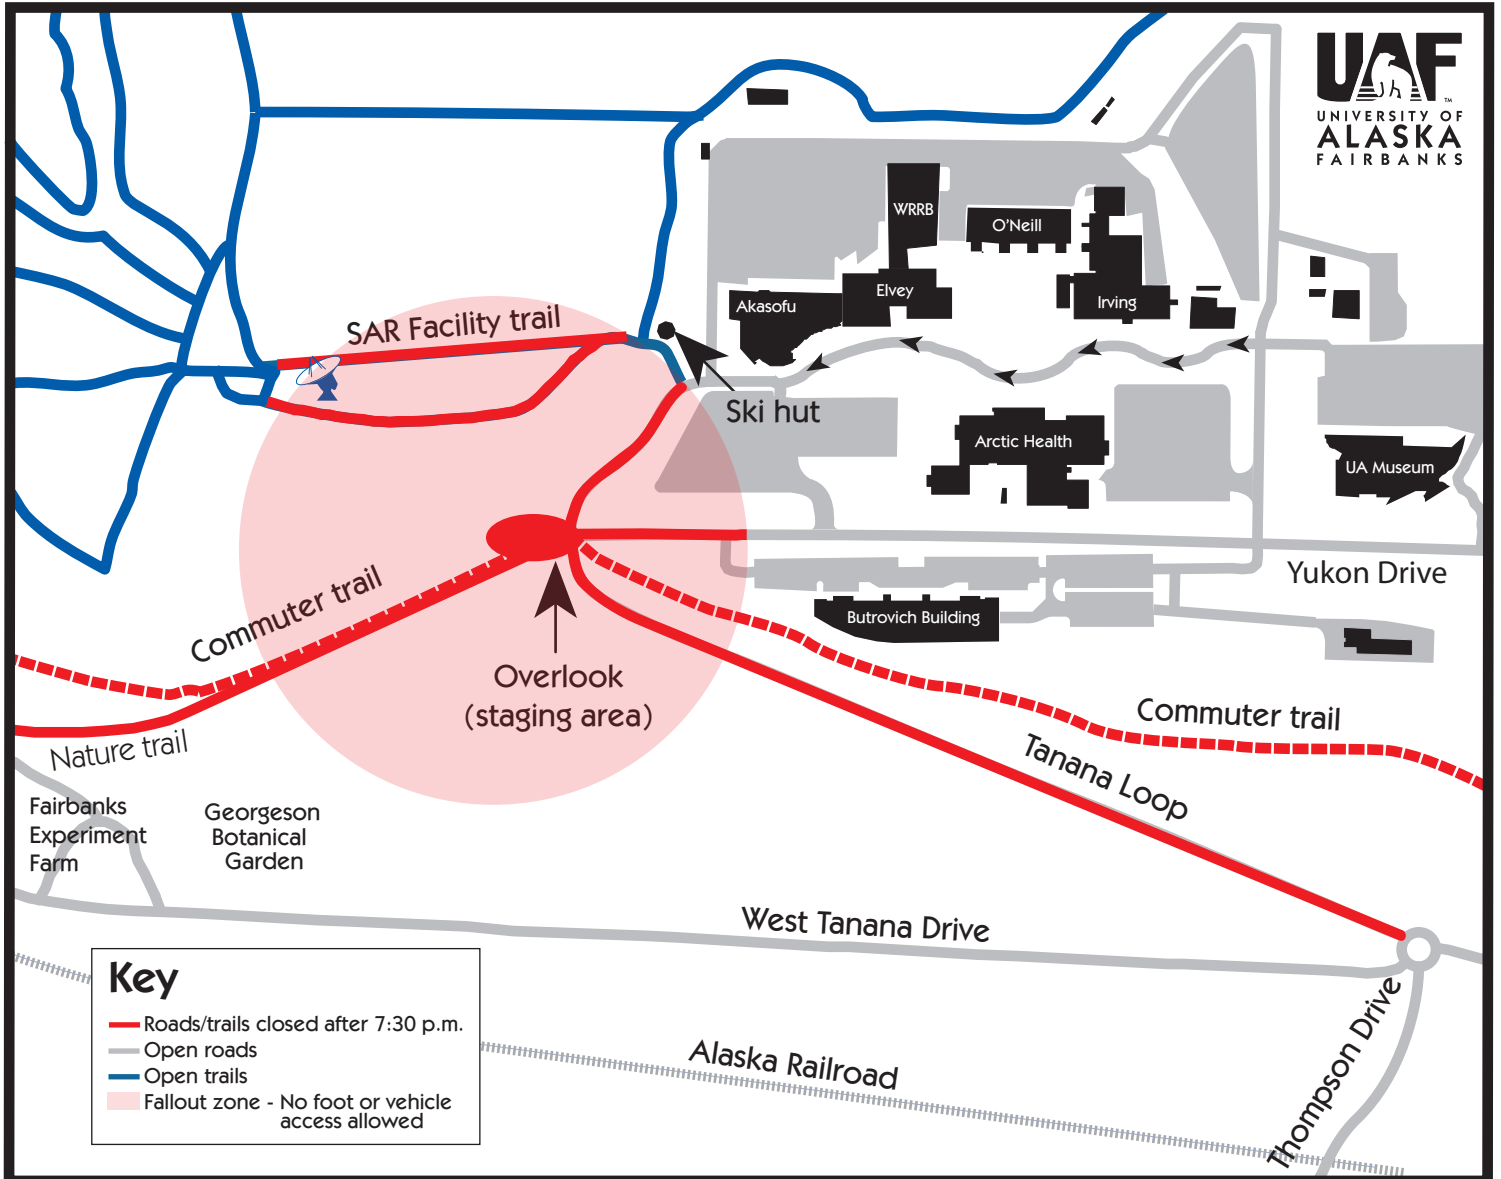

# 2011 Sparktacular event map

Fireworks begin at 8 p.m. Please turn right when exiting parking lots after the event.

UAF is an affirmative action/equal opportunity employer and educational institution.