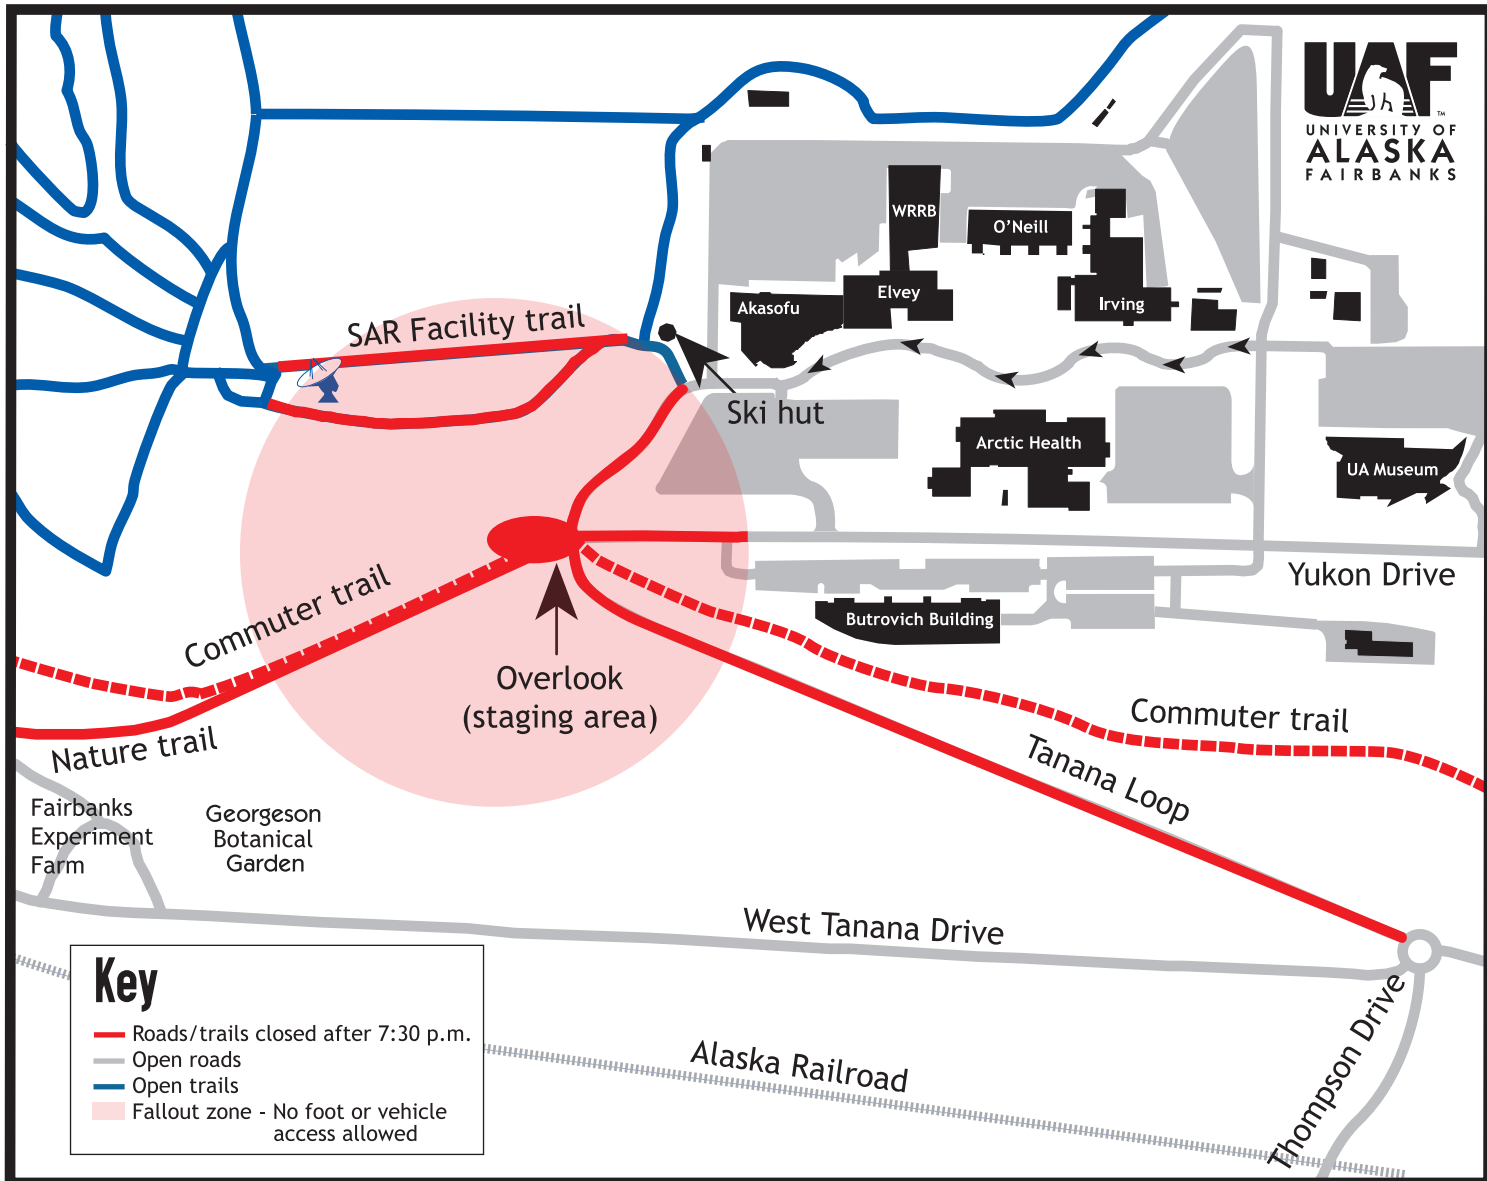

2012 Sparktacular event map

Fireworks begin at 8 p.m. Please turn right when exiting parking lots after the event.

UAF is an affirmative action/equal opportunity employer and educational institution.