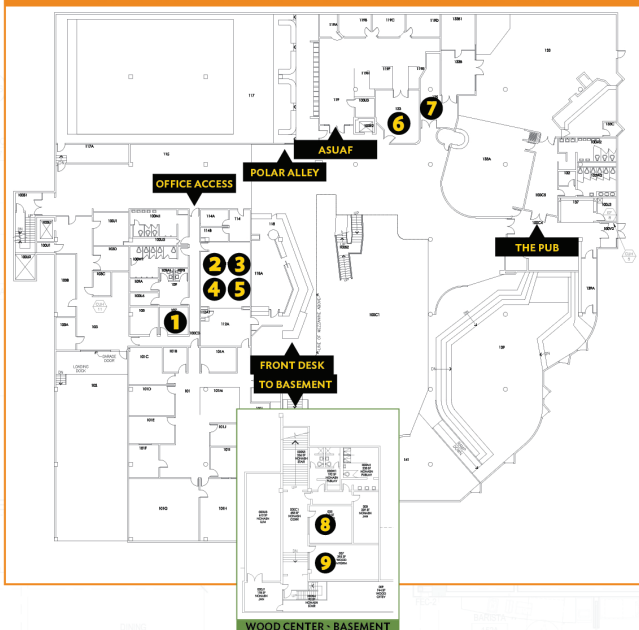

WOOD CENTER IS UNDER CONSTRUCTION

But we're still open

TEMPORARY OFFICE LOCATIONS

through January 2014

1 FISCAL OPERATIONS Wood Center, Rm. 107	5 WOOD CENTER GRAPHICS Wood Center, Rm. 112	9 JERI MAXWELL, ASSOC. DIR. Wood Center, Rm. B
2 KRYSTAL RESA, ADMIN. Wood Center, Rm. 112	6 THE SUN STAR Wood Center, Rm. 123	10 STUDENT ACTIVITIES OFFICE Copper Lane #518
3 SCHEDULING Wood Center, Rm. 112	7 THE PUB Wood Center, Rm. 125	11 LIVE PROGRAM Copper Lane #518
4 NEW STUDENT ORIENTATION Wood Center, Rm. 112	8 LYDIA ANDERSON, DIRECTOR Wood Center, Rm. A	12 OUTDOOR ADVENTURES Copper Lane #519

WOOD CENTER - FIRST FLOOR