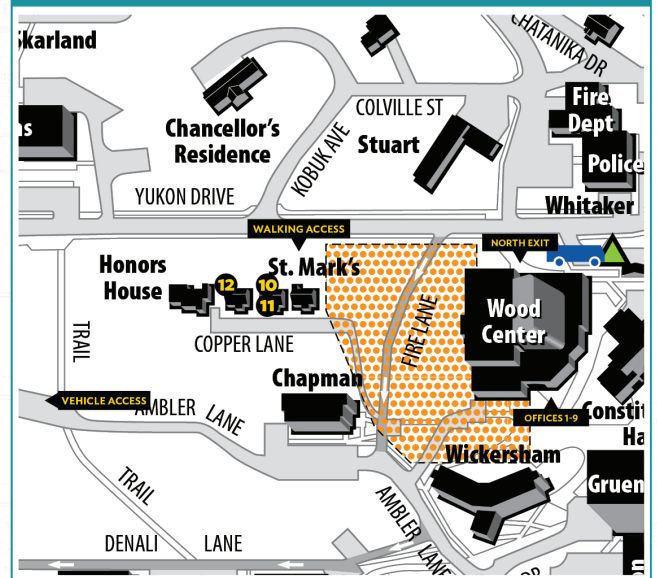

COPPER LANE & WOOD CENTER

SUMMER BUILDING HOURS

May 13 - August 30

Monday - Friday* ..... 7:30 a.m. - 5:30 p.m.
Saturday - Sunday ..... CLOSED

*Exceptions: CLOSED Monday, May 27 and Thursday - Friday, July 4-5

August 31 - September 2

Saturday, Aug. 31 ..... 8:30 a.m. - 5 p.m.
Sunday, Sept. 1 ..... 8 a.m. - 8 p.m.
Monday, Sept. 2 (Labor Day) ..... TBA-midnight

Wood Center Services

Polar Alley ..... Mon - Fri, 11 a.m. - 5 p.m.
Dining Services ..... Mon - Fri, 7:30 a.m. - 2 p.m.
Spirit of AK Credit Union ..... CLOSED (*til Sept. 3)
The Pub ..... CLOSED (*til Sept. 5)

Other Campus Dining

Campus Cache (MBS) ..... Mon - Fri, 1-8 p.m.
..... Sat - Sun, 8 a.m. - 2 p.m.
Lola Tilly Commons ..... Sun - Sat, 5 - 7 p.m.
West Ridge Cafe ..... Mon - Fri, 7:30 a.m. - 3 p.m.
Museum Cafe ..... Mon - Fri, 9:30 a.m. - 5 p.m.