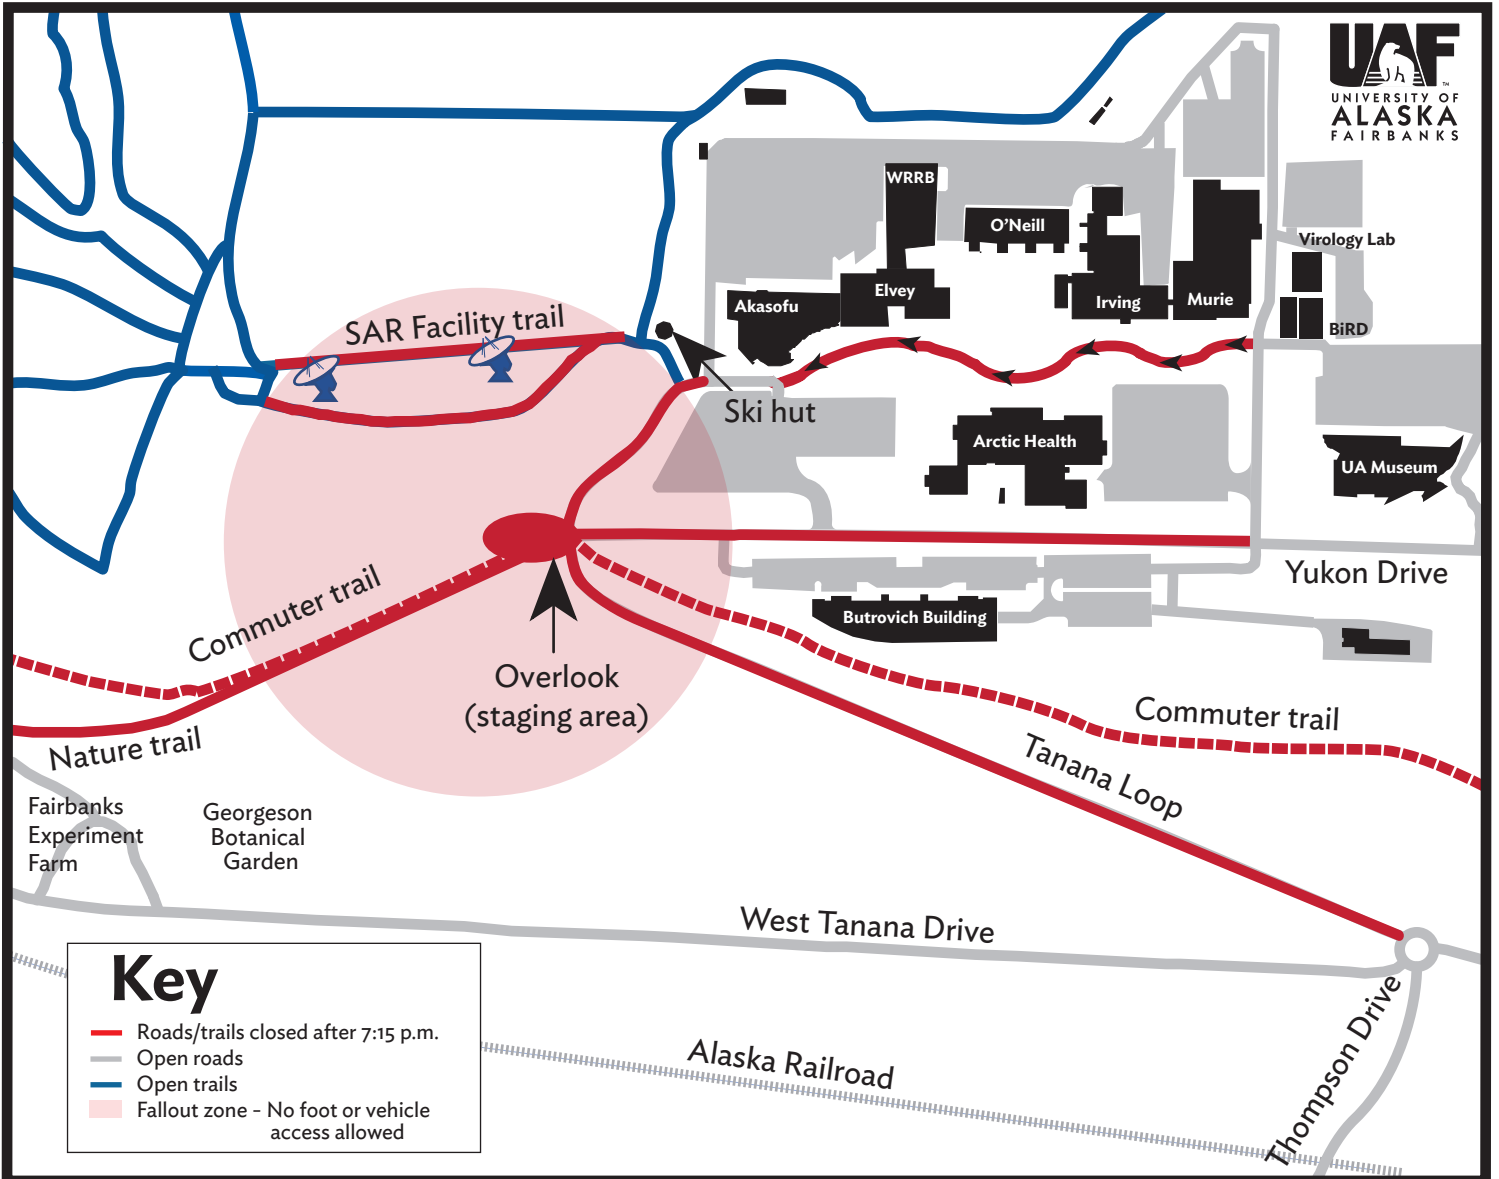

2014 Sparktacular event map

Fireworks begin at 8 p.m. Please turn right or follow signs when exiting parking lots after the event.

UAF is an affirmative action/equal opportunity employer and educational institution.